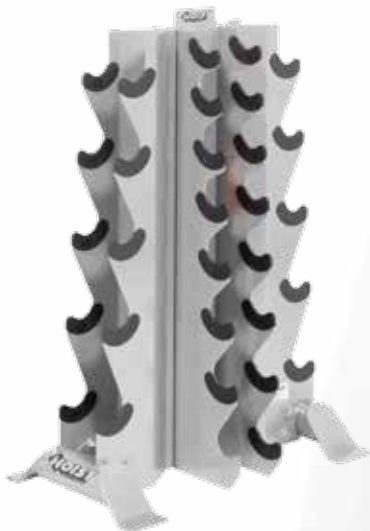

[HF] 4-SIDED VERTICAL DUMBBELL RACK

HF-4480

- Stores up to 13 pairs of Hex dumbbells